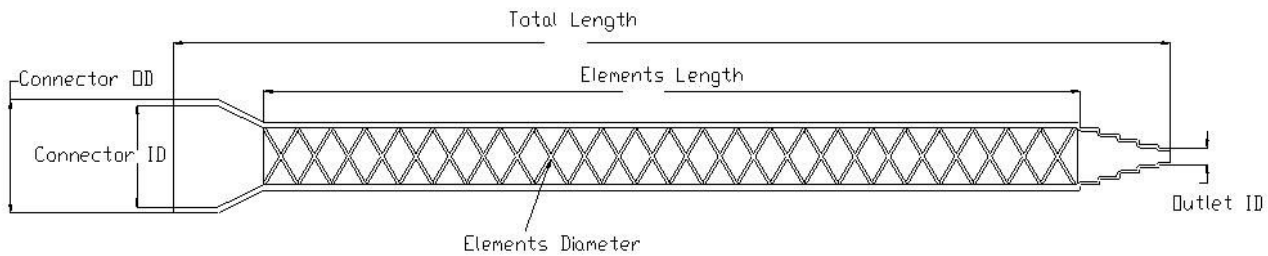

STATIC MIXERS

Our Static Mixers were developed for 50ml to 1500ml Integral cartridges and Clip-together cartridges. The unique element design achieves proper mixing with minimal resistance, which is highly beneficial for manually, powered and pneumatic dispensing, and it come in a wide variety of sizes and will mix virtually any 2-part material including epoxies, silicones, urethanes, acrylics and polyesters etc.

Series A - Bayonet Lock Type

Part No	Item No.	Outlet ID	Connector ID	Elements	Element Length	Element Diameter	Total Length
A1	SM3-17	0.85mm	7mm	17	53mm	3mm	63mm

A2	SM-S16	1.8mm	7mm	16	63mm	5.4mm	84mm
A3	SM5.4-17	1.5mm	7mm	17	83mm	5.4mm	103mm
A4	SM6.3-20	5mm	7mm	20	123mm	6.3mm	134mm
A5	SM6.3-21	1.5mm	7mm	21	132mm	6.3mm	155mm

Remarks:

Material: PP/PE Tube & POM Elements

Fit for 50ml/180ml two-component cartridges.

Series B - Open Type

Part No	Item No.	Outlet ID	Connector ID	Elements	Element Length	Element Diameter	Total Length
B1	SM7.5-24	2.5mm	17mm	24	104mm	7.5mm	130mm
B2	SM8-24	3.5mm	17mm	24	120mm	8.7mm	150mm
B3	SM5-24	1.5mm	17mm	24	118mm	5mm	150mm
B4	SM8-17	3mm	17mm	17	130mm	8mm	165mm
B5	SM11-18	3.5mm	17mm	18	155mm	11mm	212mm
B6	SM10-18	3mm	17mm	18	175mm	10mm	215mm
B7	SM10-18L	5.5mm	17mm	18	180mm	10mm	215mm
B8	SM9.3-24	3mm	17mm	24	200mm	9.3mm	232mm
B8.1	SM9.3-24L	3.5mm	17mm	24	200mm	9.3mm	276mm
B9	SM6-32	2mm	17mm	32	200mm	6mm	242mm
B10	SM10-24	3mm	17mm	24	240mm	10mm	275mm
B11	SM10-32	3mm	17mm	32	315mm	10mm	352mm
B12	SM13-36	4.5mm	17mm	36	376mm	13mm	420mm
B13	SM6-24	2mm	17mm	24	150mm	6mm	188mm
B13.1	SM6-24L	3mm	17mm	24	150mm	6mm	188mm