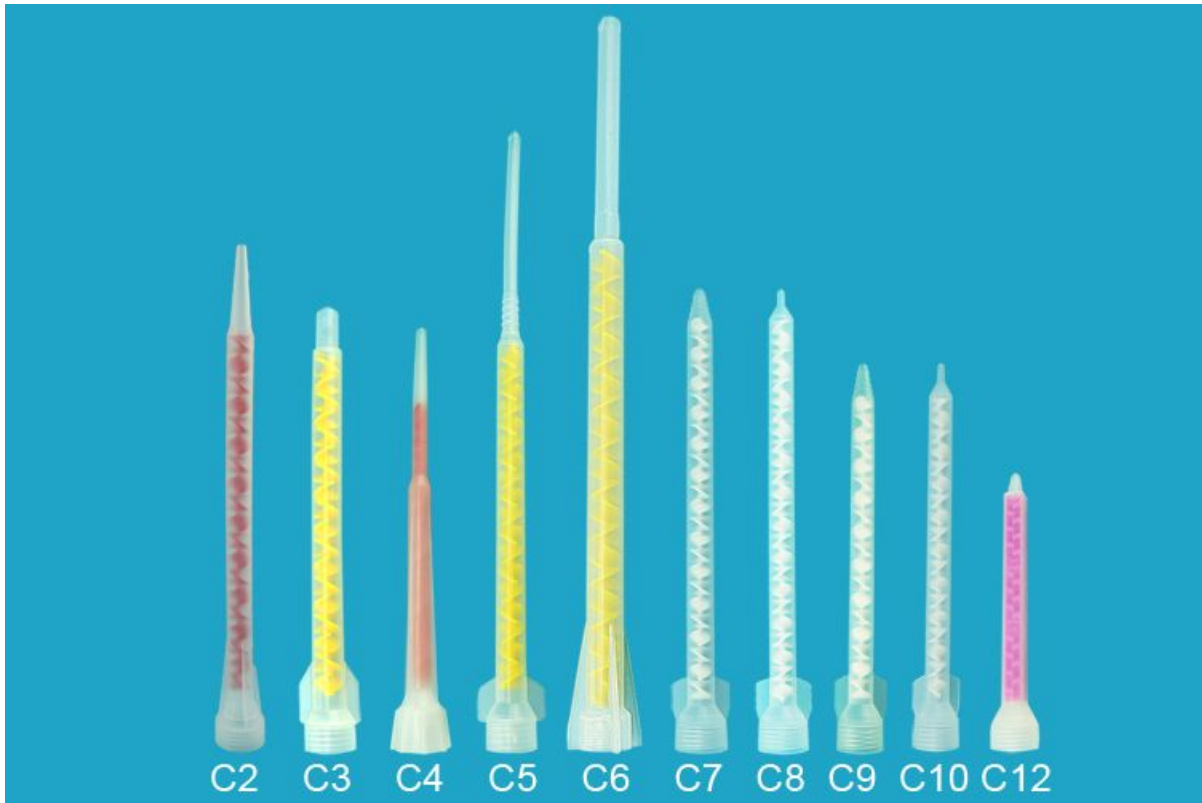

STATIC MIXERS

Our Static Mixers were developed for 50ml to 1500ml Integral cartridges and Clip-together cartridges. The unique element design achieves proper mixing with minimal resistance, which is highly beneficial for manually, powered and pneumatic dispensing, and it come in a wide variety of sizes and will mix virtually any 2-part material including epoxies, silicones, urethanes, acrylics and polyesters etc.

Remarks:

Material: PP/PE Tube & POM Elements

Fit for 50ml/180ml two-component cartridges.

Series B - Open Type

Part No	Item No.	Outlet ID	Connector ID	Elements	Element Length	Element Diameter	Total Length
B1	SM7.5-24	2.5mm	17mm	24	104mm	7.5mm	130mm
B2	SM8-24	3.5mm	17mm	24	120mm	8.7mm	150mm
B3	SM5-24	1.5mm	17mm	24	118mm	5mm	150mm
B4	SM8-17	3mm	17mm	17	130mm	8mm	165mm
B5	SM11-18	3.5mm	17mm	18	155mm	11mm	212mm
B6	SM10-18	3mm	17mm	18	175mm	10mm	215mm
B7	SM10-18L	5.5mm	17mm	18	180mm	10mm	215mm
B8	SM9.3-24	3mm	17mm	24	200mm	9.3mm	232mm
B8.1	SM9.3-24L	3.5mm	17mm	24	200mm	9.3mm	276mm
B9	SM6-32	2mm	17mm	32	200mm	6mm	242mm
B10	SM10-24	3mm	17mm	24	240mm	10mm	275mm
B11	SM10-32	3mm	17mm	32	315mm	10mm	352mm
B12	SM13-36	4.5mm	17mm	36	376mm	13mm	420mm
B13	SM6-24	2mm	17mm	24	150mm	6mm	188mm
B13.1	SM6-24L	3mm	17mm	24	150mm	6mm	188mm

Material: PP/PE Tube & POM Elements

Series C - Spiral Type

Part No	Item No.	Outlet ID	Connector ID	Elements	Element Length	Element Diameter	Total Length
C1	SM10-14	5.7mm	17mm	14	120mm	10mm	195mm
C2	SM10-19	3.1mm	17mm	19	185mm	10mm	258mm
C3	SM13-18	10mm	17mm	18	188mm	13mm	245mm
C4	SM11-8(7-5)	5mm	17mm	8+5	159mm	11mm / 7mm	242mm
C5	SM13-18L	6mm	17mm	18	188mm	13mm	370mm
C6	SM16-20	10mm	17mm	20	263mm	16mm	440mm
C7	SM10-24S	3mm	17mm	24	240mm	10mm	282mm
C8	SM10-24SL	2.2mm	17mm	24	240mm	10mm	282mm
C9	SM10-18S	3mm	17mm	18	175mm	10mm	224mm
C10	SM10-18SL	2.2mm	17mm	18	175mm	10mm	224mm
C11	SM8-24G	3.5mm	17mm	24	120mm	8.7mm	162mm
C12	SM8-24P	3.5mm	17mm	24	120mm	8.7mm	162mm