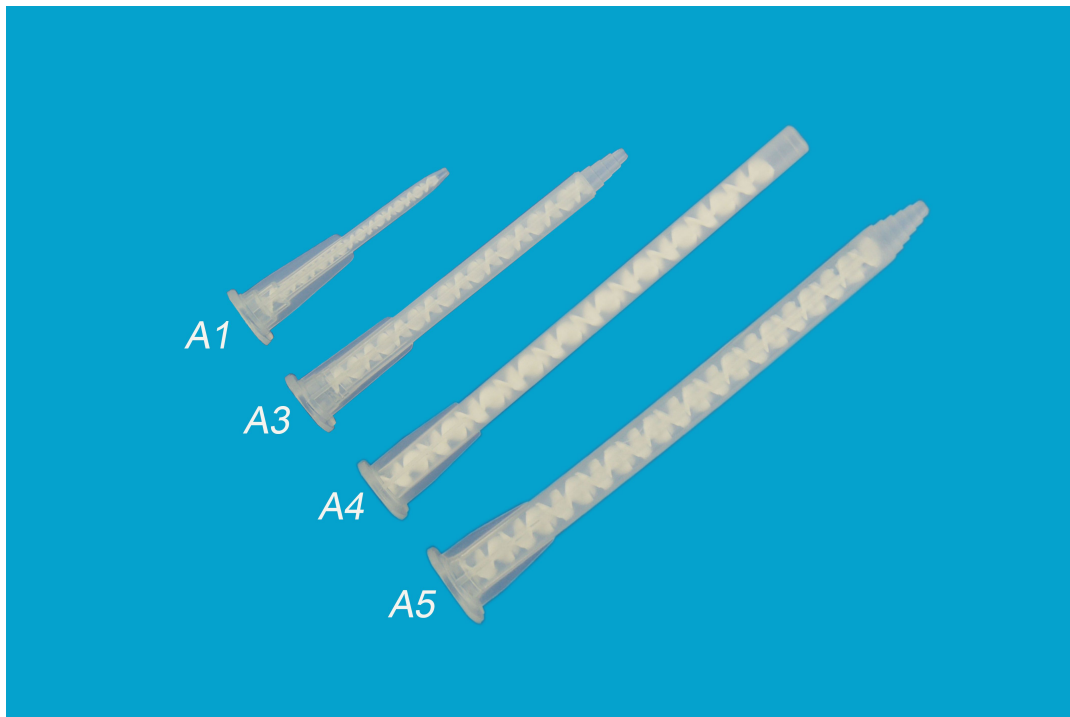

STATIC MIXERS

Our Static Mixers were developed for 50ml to 1500ml Integral cartridges and Clip-together cartridges. The unique element design achieves proper mixing with minimal resistance, which is highly beneficial for manually, powered and pneumatic dispensing, and it come in a wide variety of sizes and will mix virtually any 2-part material including epoxies, silicones, urethanes, acrylics and polyesters etc.

Series A - Bayonet Lock Type

Part No	Item No.	Outlet ID	Connector ID	Elements	Element Length	Element Diameter	Total Length
A1	SM3-17	0.85mm	7mm	17	53mm	3mm	63mm

A2	SM-S16	1.8mm	7mm	16	63mm	5.4mm	84mm
A3	SM5.4-17	1.5mm	7mm	17	83mm	5.4mm	103mm
A4	SM6.3-20	5mm	7mm	20	123mm	6.3mm	134mm
A5	SM6.3-21	1.5mm	7mm	21	132mm	6.3mm	155mm

Remarks:

Material: PP/PE Tube & POM Elements

Fit for 50ml/180ml two-component cartridges.

Series B - Open Type

Part No	Item No.	Outlet ID	Connector ID	Elements	Element Length	Element Diameter	Total Length
B1	SM7.5-24	2.5mm	17mm	24	104mm	7.5mm	130mm
B2	SM8-24	3.5mm	17mm	24	120mm	8.7mm	150mm
B3	SM5-24	1.5mm	17mm	24	118mm	5mm	150mm
B4	SM8-17	3mm	17mm	17	130mm	8mm	165mm
B5	SM11-18	3.5mm	17mm	18	155mm	11mm	212mm
B6	SM10-18	3mm	17mm	18	175mm	10mm	215mm
B7	SM10-18L	5.5mm	17mm	18	180mm	10mm	215mm
B8	SM9.3-24	3mm	17mm	24	200mm	9.3mm	232mm
B8.1	SM9.3-24L	3.5mm	17mm	24	200mm	9.3mm	276mm
B9	SM6-32	2mm	17mm	32	200mm	6mm	242mm
B10	SM10-24	3mm	17mm	24	240mm	10mm	275mm
B11	SM10-32	3mm	17mm	32	315mm	10mm	352mm
B12	SM13-36	4.5mm	17mm	36	376mm	13mm	420mm
B13	SM6-24	2mm	17mm	24	150mm	6mm	188mm
B13.1	SM6-24L	3mm	17mm	24	150mm	6mm	188mm