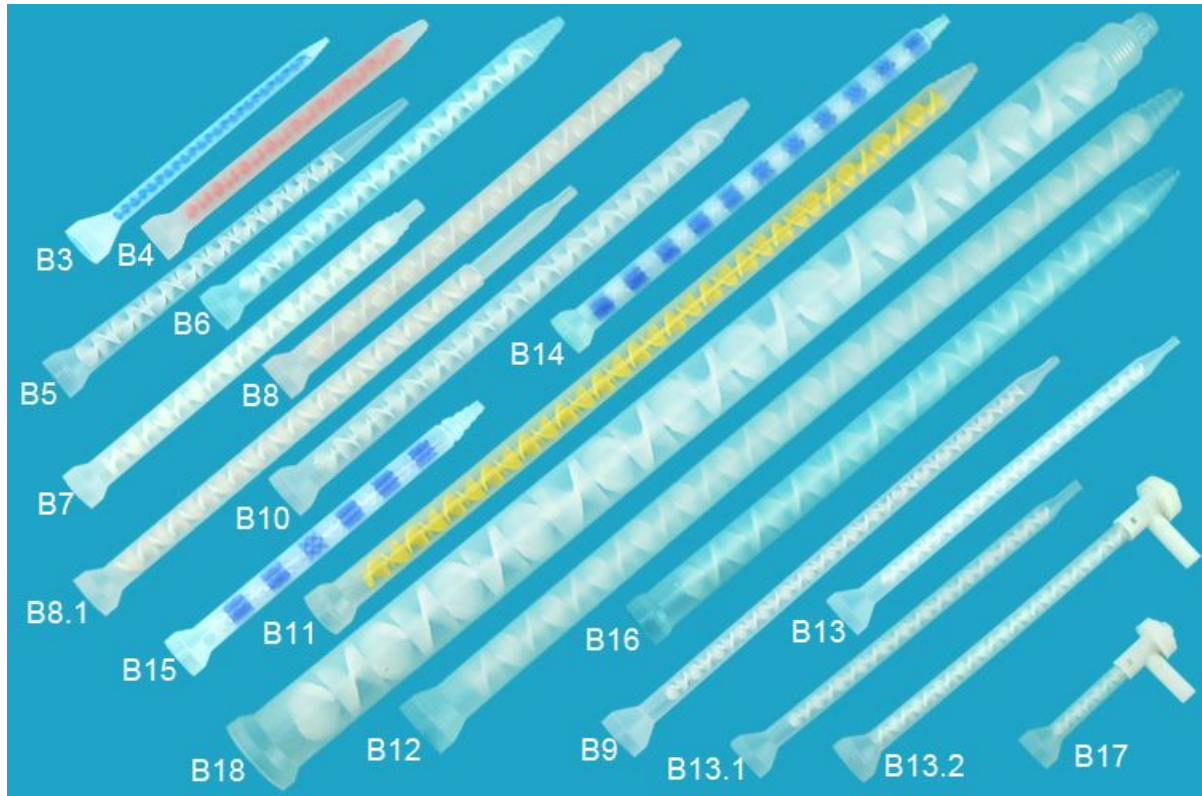

STATIC MIXERS

Our Static Mixers were developed for 50ml to 1500ml Integral cartridges and Clip-together cartridges. The unique element design achieves proper mixing with minimal resistance, which is highly beneficial for manually, powered and pneumatic dispensing, and it come in a wide variety of sizes and will mix virtually any 2-part material including epoxies, silicones, urethanes, acrylics and polyesters etc.

Series A - Bayonet Lock Type

Part No	Item No.	Outlet ID	Connector ID	Elements	Element Length	Element Diameter	Total Length
A1	SM3-17	0.85mm	7mm	17	53mm	3mm	63mm

A2	SM-S16	1.8mm	7mm	16	63mm	5.4mm	84mm
A3	SM5.4-17	1.5mm	7mm	17	83mm	5.4mm	103mm
A4	SM6.3-20	5mm	7mm	20	123mm	6.3mm	134mm
A5	SM6.3-21	1.5mm	7mm	21	132mm	6.3mm	155mm

Remarks:

Material: PP/PE Tube & POM Elements

Fit for 50ml/180ml two-component cartridges.

Series B - Open Type

Part No	Item No.	Outlet ID	Connector ID	Elements	Element Length	Element Diameter	Total Length
B1	SM7.5-24	2.5mm	17mm	24	104mm	7.5mm	130mm
B2	SM8-24	3.5mm	17mm	24	120mm	8.7mm	150mm
B3	SM5-24	1.5mm	17mm	24	118mm	5mm	150mm
B4	SM8-17	3mm	17mm	17	130mm	8mm	165mm
B5	SM11-18	3.5mm	17mm	18	155mm	11mm	212mm
B6	SM10-18	3mm	17mm	18	175mm	10mm	215mm
B7	SM10-18L	5.5mm	17mm	18	180mm	10mm	215mm
B8	SM9.3-24	3mm	17mm	24	200mm	9.3mm	232mm
B8.1	SM9.3-24L	3.5mm	17mm	24	200mm	9.3mm	276mm
B9	SM6-32	2mm	17mm	32	200mm	6mm	242mm
B10	SM10-24	3mm	17mm	24	240mm	10mm	275mm
B11	SM10-32	3mm	17mm	32	315mm	10mm	352mm
B12	SM13-36	4.5mm	17mm	36	376mm	13mm	420mm
B13	SM6-24	2mm	17mm	24	150mm	6mm	188mm
B13.1	SM6-24L	3mm	17mm	24	150mm	6mm	188mm